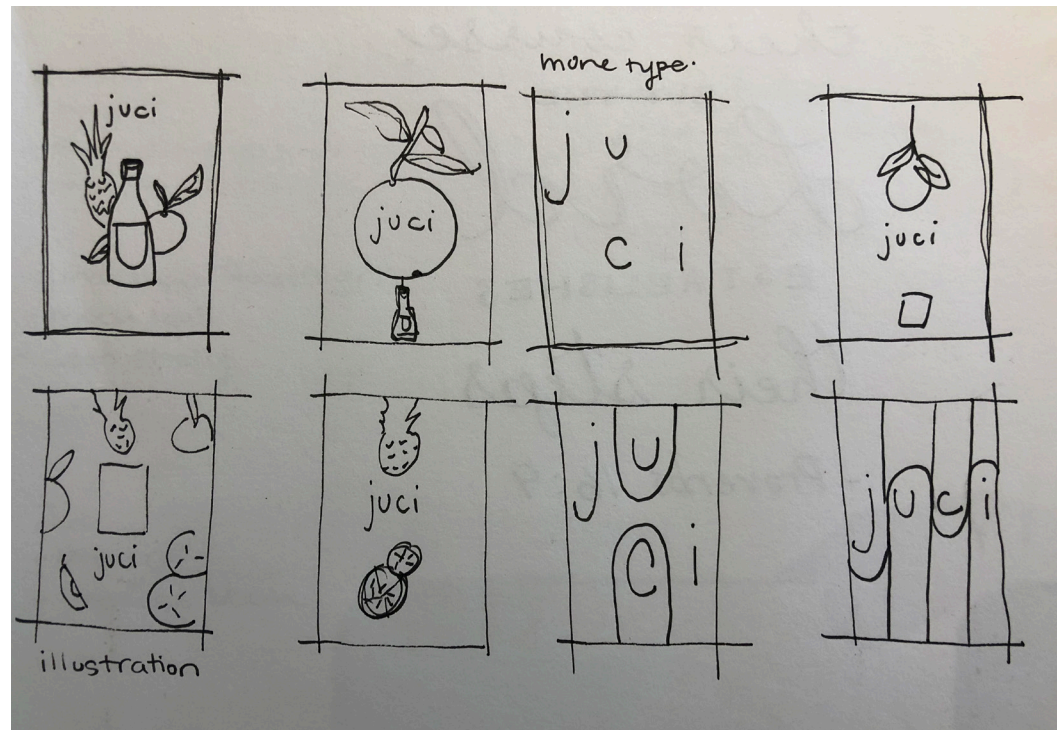

ALTERNATIVE APPLICATION DEVELOPMENT